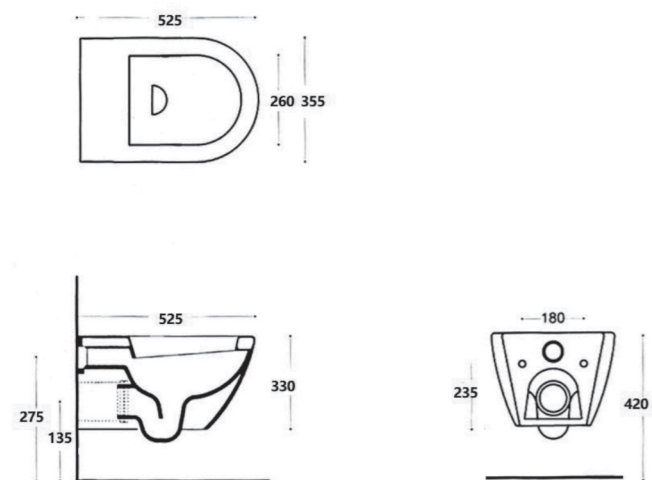

Wall-hung WC and bidet set in high-quality ceramic with a modern, minimalist design. Smooth lines and matte or glossy finish enhance contemporary bathrooms. Suspended installation creates a floating, spacious look while ensuring comfort, hygiene, and easy cleaning.

Set WC e bidet sospesi in ceramica di alta qualità dal design moderno e minimale. Linee pulite e finitura opaca o lucida valorizzano il bagno contemporaneo. L'installazione sospesa crea un effetto leggero e spazioso, garantendo comfort, igiene e facilità di pulizia.

Opal wall-hung WC
Tornado flushing system
Soft close toilet seat with quick release
Fixing kit
Vaso sospeso
sistema scarico Tornado
Sedile WC con chiusura rallentata, sgancio rapido
Kit Fissaggio

Technical Drawing