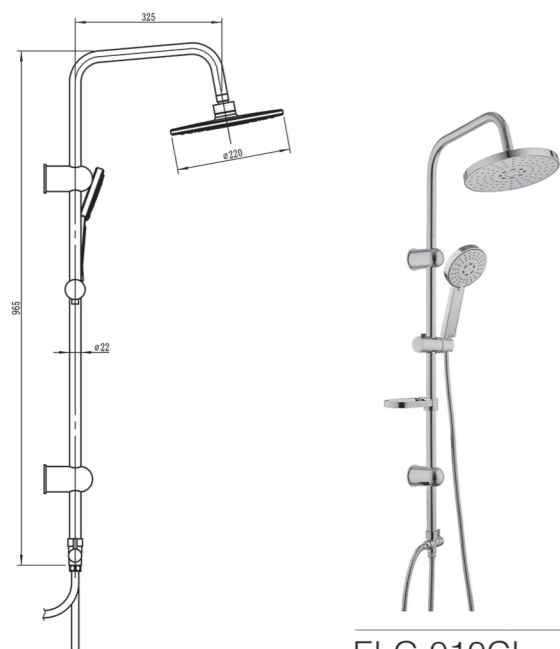

CLARA

This elegant shower column features a slim, modern design with a round overhead rain shower and a handheld shower for added versatility. Built for comfort and durability, it ensures a smooth and enjoyable shower experience. Perfect for contemporary bathrooms seeking both style and performance.

Questa elegante colonna doccia presenta un design moderno e slanciato, con un soffione tondo a pioggia e una doccetta manuale per maggiore versatilità. Progettato per offrire comfort e durata nel tempo, garantisce un'esperienza doccia piacevole e fluida. Ideale per bagni contemporanei che cercano stile e prestazioni.

ELG 010CL - CLARA
Chrome