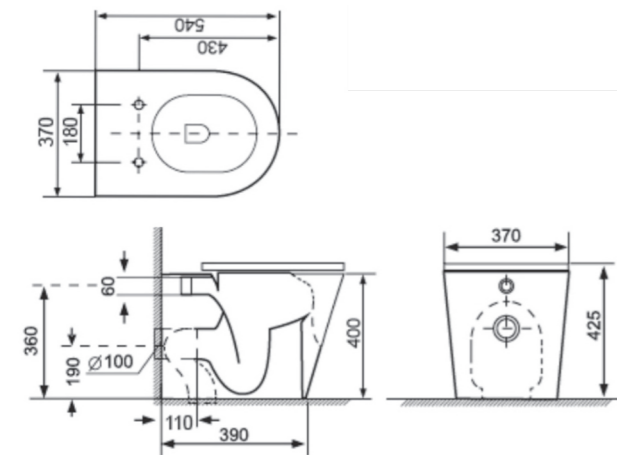

Floor-standing WC and bidet ceramic set with a modern, minimalist design. Made from high-quality, durable ceramic with smooth lines and matte or glossy finish. Offers comfort, hygiene, and functionality while complementing contemporary bathroom aesthetics. Ideal for stylish and practical bathrooms.

Set WC e bidet a pavimento in ceramica dal design moderno e minimale. Realizzati in ceramica di alta qualità con linee morbide e finitura opaca o lucida. Offrono comfort, igiene e funzionalità, valorizzando l'estetica del bagno contemporaneo.

ELGLU31

Lumira floor-standing WC
Tornado flushing system
Soft close toilet seat with quick release
Fixing kit
Vaso a pavimento
sistema scarico Tornado
Sedile WC con chiusura rallentata, sgancio rapido
Kit Fissaggio

Technical Drawing