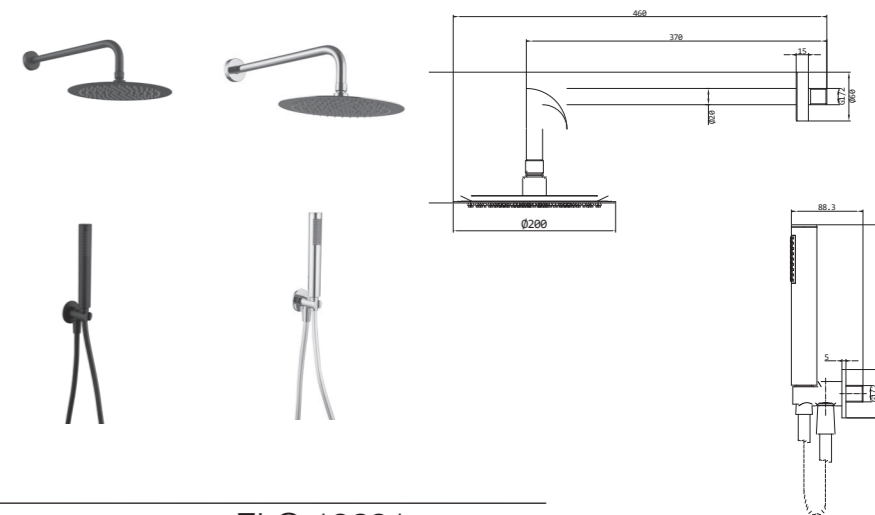

ELG 009PA - PALOMA
Chrome

A sleek, modern shower set with a wide overhead rain shower and a practical handheld shower, offering a relaxing, even water flow and a minimalist look for contemporary bathrooms. Available in polished chrome and matte black finishes.

Un set doccia moderno ed elegante con soffione a pioggia ampio e doccetta pratica, che offre un flusso d'acqua uniforme e rilassante e un design minimalista ideale per bagni contemporanei. Disponibile nelle finiture cromo lucido e nero opaco.

ELG 10201 Black Black ELG 10201 Chrome

A sleek, modern shower set with a wide overhead rain shower and a practical handheld shower, offering a relaxing, even water flow and a minimalist look for contemporary bathrooms. Available in polished chrome and matte black finishes.

Un set doccia moderno ed elegante con soffione a pioggia ampio e doccetta pratica, che offre un flusso d'acqua uniforme e rilassante e un design minimalista ideale per bagni contemporanei. Disponibile nelle finiture cromo lucido e nero opaco.