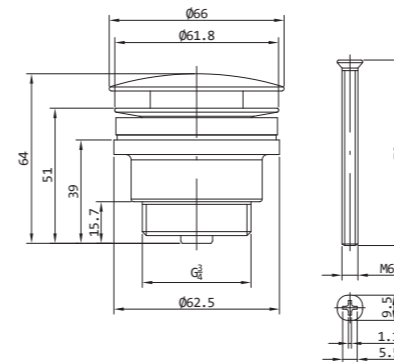

Universal Click-Clack waste for washbasin that opens and closes with a simple press. Installs directly into the washbasin drain hole and is ideal for modern bathrooms with a clean, elegant design.

Piletta scarico click-clack universale per lavabo con apertura a pressione, che permette di aprire e chiudere lo scarico con un semplice tocco. Si installa nel foro del lavabo ed è ideale per bagni moderni dal design pulito ed elegante.