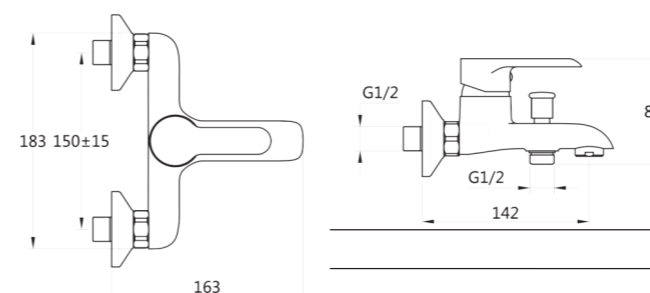

Chrome

A modern wall-mounted bath mixer with a compact, functional design and smooth single-lever control, finished in chrome for a clean, contemporary bathroom look.

Un miscelatore vasca a parete dal design moderno e compatto, con comando monoleva fluido e finitura cromo, ideale per bagni contemporanei.