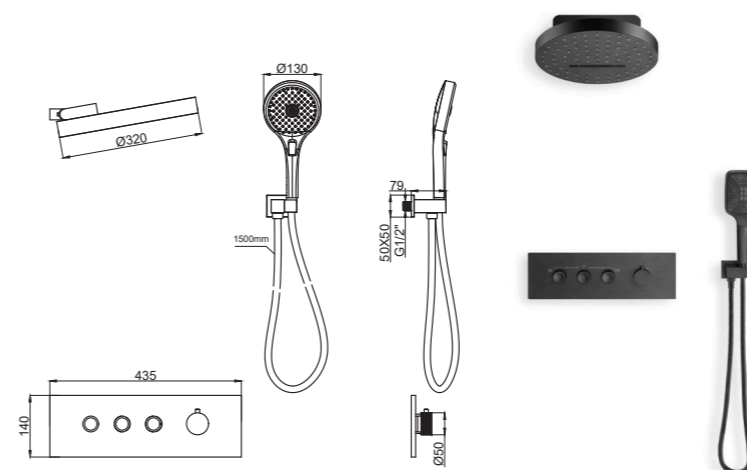

ELG 10202 Chrome
ELG 10202 Black Black

A sleek, modern shower set with a wide overhead rain shower and a practical handheld shower, offering a relaxing, even water flow and a minimalist look for contemporary bathrooms. Available in polished chrome and matte black finishes.

Un set doccia moderno ed elegante con soffione a pioggia ampio e doccetta pratica, che offre un flusso d'acqua uniforme e rilassante e un design minimalista ideale per bagni contemporanei. Disponibile nelle finiture cromo lucido e nero opaco.