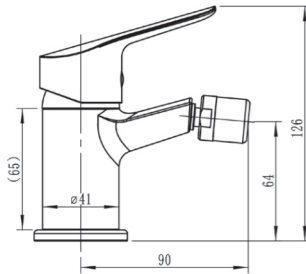

Un miscelatore per bidet dal design moderno e compatto, con comando monoleva fluido, disponibile nelle finitura cromo, ideale per bagni contemporanei.

A modern wall-mounted shower mixer with a compact, ergonomic design and smooth single-lever control, finished in chrome for a clean, contemporary bathroom look.