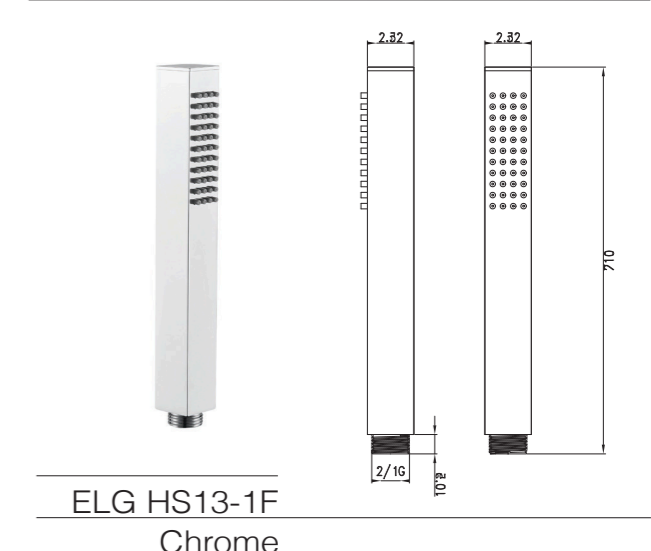

ELG HS03-1F BLACK
Black

ELG HS03-1F
Chrome

ELG HS12-1F-BK
Black

ELG HS12-1F
Chrome

ELG HS13-1F-BK
Black

ELG HS13-1F
Chrome

Wall-hung WC and bidet set in high-quality ceramic with a modern, minimalist design. Smooth lines and matte or glossy finish enhance contemporary bathrooms. Suspended installation creates a floating, spacious look while ensuring comfort, hygiene, and easy cleaning.