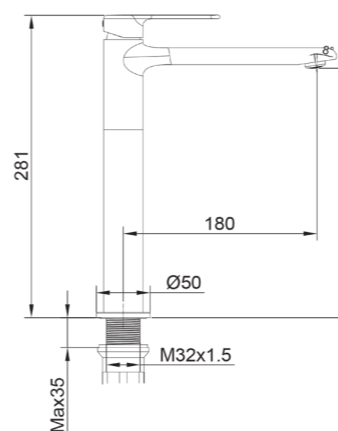

Un miscelatore alto per lavabo dal design moderno ed essenziale, con comando monoleva fluido, disponibile nelle finiture cromo, gunmetal, nero e oro spazzolato, ideale per bagni contemporanei.