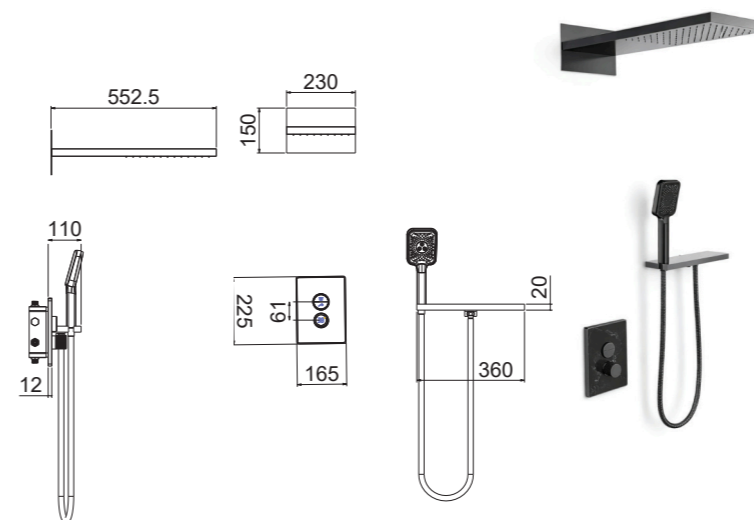

ELG 10203 Chrome
ELG 10203 Black Black

A sleek, modern shower set with a wide overhead rain shower and a practical handheld shower, offering a relaxing, even water flow and a minimalist look for contemporary bathrooms. Available in polished chrome and matte black finishes.

Un set doccia moderno ed elegante con soffione a pioggia ampio e doccetta pratica, che offre un flusso d'acqua uniforme e rilassante e un design minimalista ideale per bagni contemporanei. Disponibile nelle finiture cromo lucido e nero opaco.