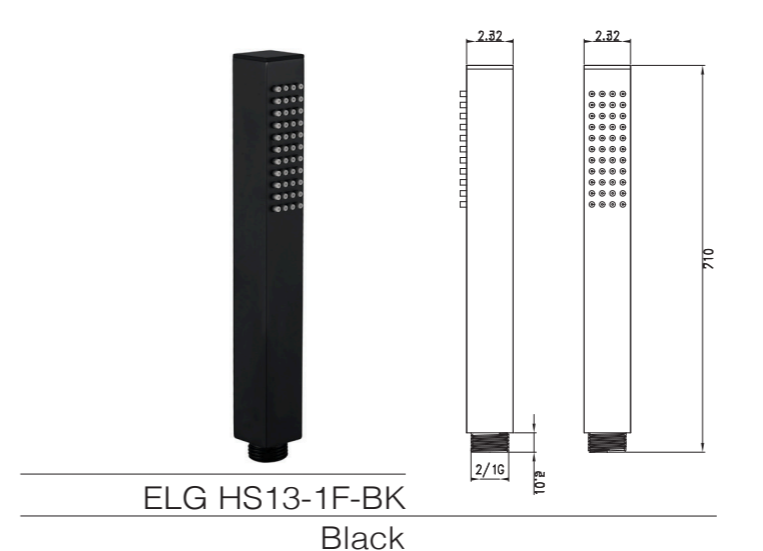

ELG HS03-1F BLACK
Black

ELG HS03-1F
Chrome

ELG HS12-1F-BK
Black

ELG HS12-1F
Chrome

ELG HS13-1F-BK
Black

ELG HS13-1F
Chrome

Wall-hung WC and bidet set in high-quality ceramic with a modern, minimalist design. Smooth lines and matte or glossy finish enhance contemporary bathrooms. Suspended installation creates a floating, spacious look while ensuring comfort, hygiene, and easy cleaning.