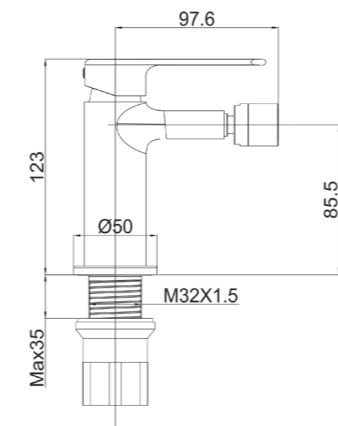

Un miscelatore per bidet dal design moderno e minimale, con comando monoleva fluido, disponibile nelle finiture cromo, gunmetal, nero e oro spazzolato, ideale per bagni contemporanei.

A modern tall basin mixer with a sleek, minimalist design and smooth single-lever control, available in chrome, gunmetal, black, and brushed gold finishes for contemporary bathroom spaces.