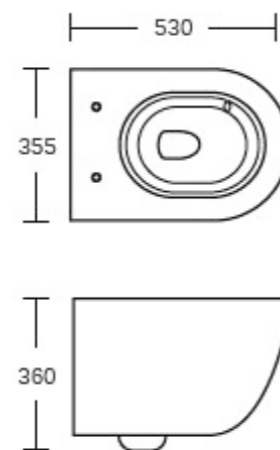

Wall-hung WC with bidet function and hot/cold water mixer in high-quality ceramic with a modern, minimalist design. Smooth lines and matte or glossy finishes enhance contemporary bathrooms. The suspended installation creates a light, floating effect, ensuring comfort, hygiene, and easy cleaning in one integrated solution.

WC con funzione bidet e miscelatore caldo/freddo, sospeso, in ceramica di alta qualità dal design moderno e minimale. Linee pulite e finiture opache o lucide valorizzano il bagno contemporaneo. L'installazione sospesa crea un effetto leggero e fluttuante, garantendo comfort, igiene e facilità di pulizia in un'unica soluzione integrata.

ELGOP04V2

Opal wall-hung WC with bidet function, hot/cold water mixer
Tornado flushing system
Soft close toilet seat with quick release
Fixing kit

Vaso sospeso con funzione bidet, con miscelatore caldo/freddo
sistema scarico Tornado
Sedile WC con chiusura rallentata, sgancio rapido
Kit Fissaggio

Technical Drawing

Wall-hung WC with bidet function in high-quality ceramic with a modern, minimalist design. Smooth lines and matte or glossy finishes enhance contemporary bathrooms. The suspended installation creates a light, floating effect, ensuring comfort, hygiene, and easy cleaning in one integrated solution.

WC con funzione bidet sospeso in ceramica di alta qualità dal design moderno e minimale. Linee pulite e finitura opaca o lucida valorizzano il bagno contemporaneo. L'installazione sospesa crea un effetto leggero e spazioso, garantendo comfort, igiene e facilità di pulizia in un'unica soluzione integrata.

Technical Drawing

ELGOP03V2

Opal wall-hung WC with bidet function without mixer
Tornado flushing system
Soft close toilet seat with quick release
Fixing kit