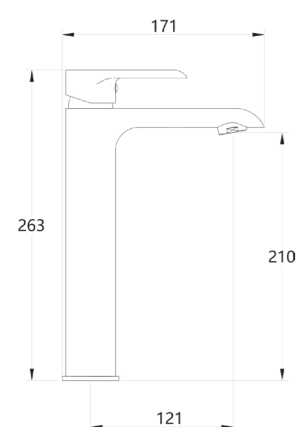

TENERIFE

A modern tall basin mixer with a sleek, minimalist design and smooth single-lever control, finished in chrome for a clean, contemporary bathroom look.

Un miscelatore alto per lavabo dal design moderno ed essenziale, con comando monoleva fluido e finitura cromo, ideale per bagni contemporanei.

Chrome

A modern basin mixer with a compact, minimalist design and smooth single-lever control, finished in chrome for a clean, contemporary bathroom look.

Un miscelatore per lavabo dal design moderno e compatto, con comando monoleva fluido e finitura cromo, ideale per bagni contemporanei.

Chrome

A modern bidet mixer with a compact, minimalist design and smooth single-lever control, finished in chrome for a refined, contemporary bathroom look.

Un miscelatore per bidet dal design moderno e compatto, con comando monoleva fluido e finitura cromo, ideale per bagni contemporanei.

Chrome

A modern wall-mounted shower mixer with a compact, ergonomic design and smooth single-lever control, finished in chrome for a clean, contemporary bathroom look.

Un miscelatore doccia a parete dal design moderno ed ergonomico, con comando monoleva fluido e finitura cromo, ideale per bagni contemporanei.

Chrome

A modern wall-mounted bath mixer with a compact, functional design and smooth single-lever control, finished in chrome for a clean, contemporary bathroom look.

Un miscelatore vasca a parete dal design moderno e compatto, con comando monoleva fluido e finitura cromo, ideale per bagni contemporanei.

Chrome