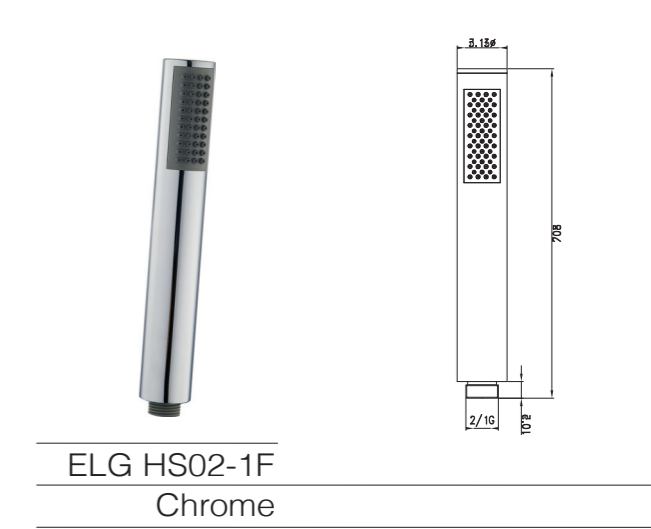

ELEGANZA Shower Heads / Soffioni doccia