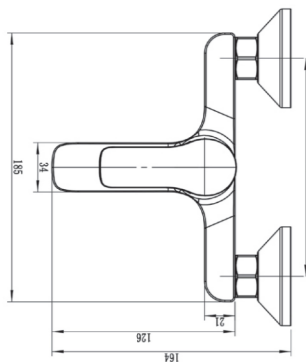

Un miscelatore vasca a parete dal design moderno ed ergonomico, con comando monoleva fluido e finitura cromo, ideale per bagni contemporanei.

CAPRI

A modern basin mixer with a compact, minimalist design, featuring smooth single-lever control and available in chrome finish for contemporary bathroom spaces.