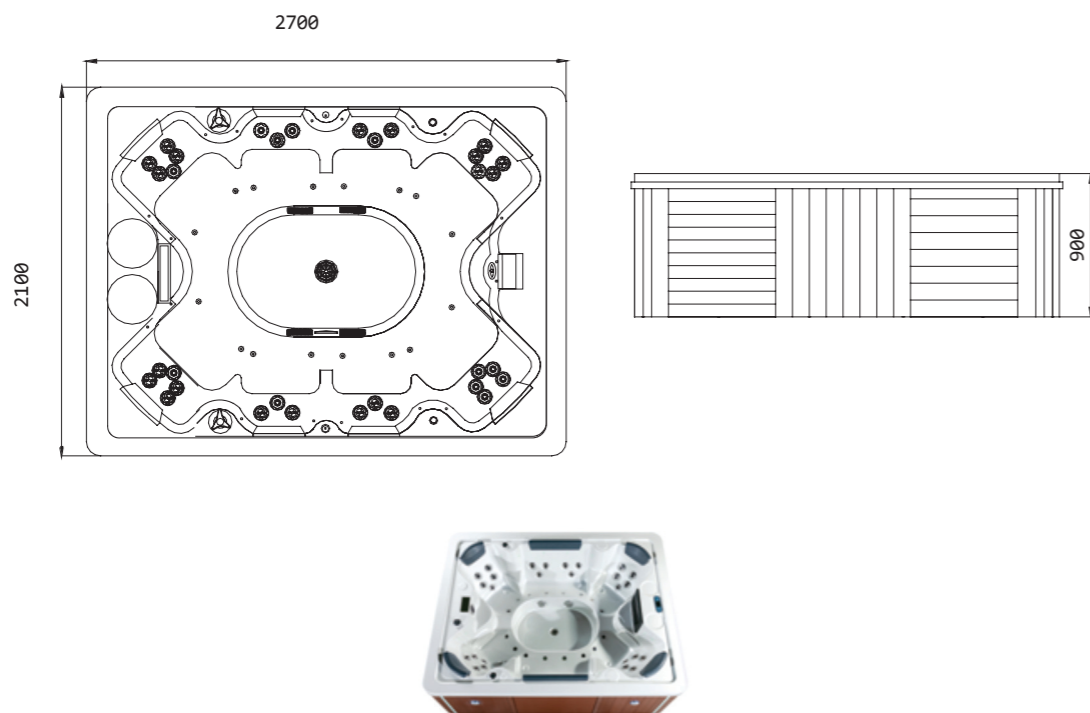

FUNCTIONS

- Seating capacity for up to eight people in a seated position.
- Touch digital control system with Wi-Fi connectivity.
- Integrated loudspeakers, ozone disinfection system, automatic anti-freezing protection, and control panel key lock.
- Advanced functions including pre-heating, circulation filtration, power-off memory, and temperature mode settings.
- Water whirlpool massage system powered by two 2 HP water pumps, equipped with 1 large and 32 small water massage jets.
- Adjustable air whirlpool control.
- Circulation filtration system with filter unit and one 750 W filtration pump.
- Bubble bath system driven by one 400 W air pump with 16 bubble jets.
- Underwater multicolor LED lighting.
- Six ergonomic pillows in dark grey color.
- Thermostatic heater rated at 3 kW with insulation cover and multi-layer thermal insulation foam.
- Four-side waterproof and moisture-resistant PVC apron with matching PVC step.
- Integrated water intake and drainage system.
- One decorative waterfall.

FUNZIONI

- Capacità di seduta fino a otto persone in posizione seduta.
- Sistema di controllo digitale touch con connettività Wi-Fi.
- Sistema integrato con altoparlanti, disinfezione a ozono, protezione automatica antigelo e blocco tasti del pannello di controllo.
- Funzioni avanzate comprendenti preriscaldamento, filtrazione a ricircolo, memoria allo spegnimento e impostazione delle modalità di temperatura.
- Sistema di idromassaggio ad acqua con due pompe da 2 HP, dotato di 1 getto grande e 32 getti piccoli per massaggio.
- Controllo regolabile dell'idromassaggio ad aria.
- Sistema di filtrazione a ricircolo con gruppo filtro e una pompa di filtrazione da 750 W.
- Sistema bagno a bolle alimentato da una pompa aria da 400 W con 16 getti a bolle.
- Illuminazione LED subacquea multicolore.
- Sei cuscini ergonomici di colore grigio scuro.
- Riscaldatore termostatico da 3 kW con copertura isolante e rivestimento isolante in schiuma multistrato.
- Pannellatura in PVC impermeabile e resistente all'umidità su quattro lati con gradino coordinato in PVC.
- Sistema integrato di carico e scarico dell'acqua.
- Una cascata decorativa.