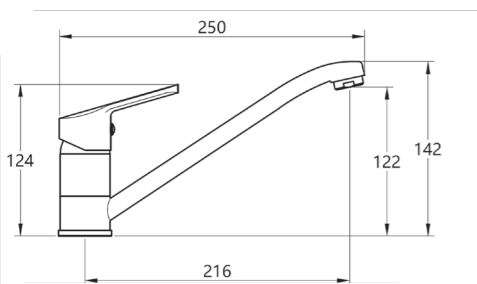

ONZA

ELG008ON
Chrome