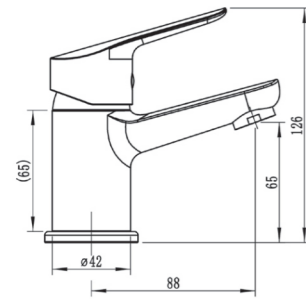

ELEGANZA Bathroom Mixers / Rubinetteria Bagno

Paloma

A modern basin mixer with a compact, minimalist design, featuring smooth single-lever control and available in chrome finish for contemporary bathroom spaces.

Un miscelatore per lavabo dal design moderno e compatto, caratterizzato da linee essenziali e da un comando monoleva fluido, disponibile nelle finitura cromo, ideale per bagni contemporanei.

A modern bidet mixer with a compact, minimalist design, featuring smooth single-lever control and available in chrome finish for contemporary bathroom spaces.