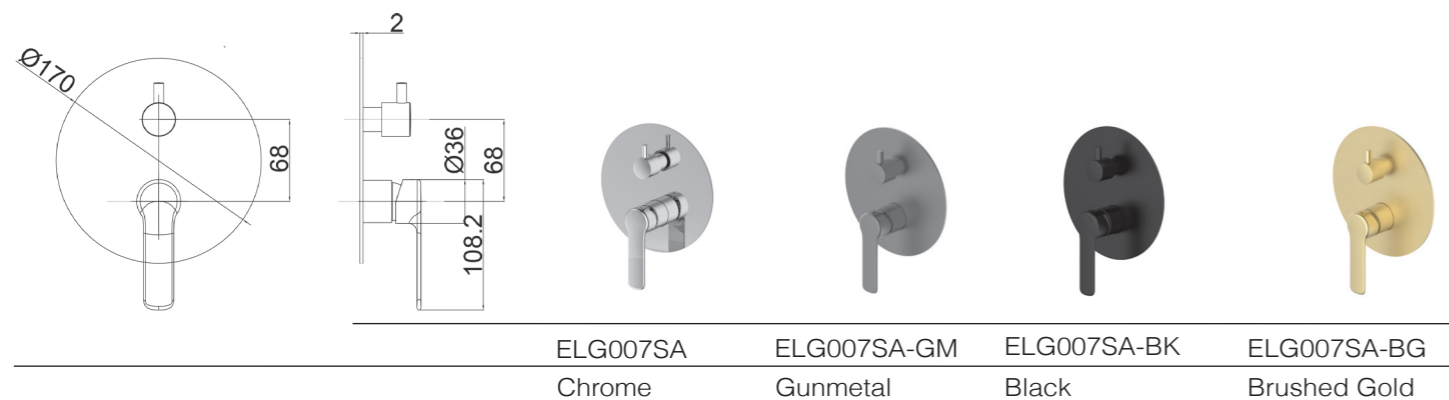

A modern concealed shower mixer with a clean, minimalist design and smooth single-lever control, available in chrome, gunmetal, black, and brushed gold finishes for contemporary bathroom spaces.

Un miscelatore doccia da incasso dal design moderno ed essenziale, con comando monoleva fluido, disponibile nelle finiture cromo, gunmetal, nero e oro spazzolato, ideale per bagni contemporanei.