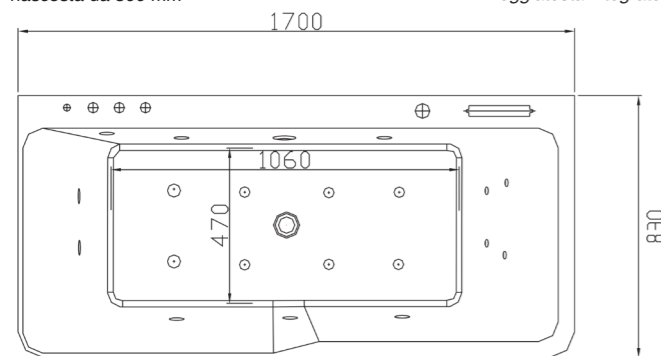

Model	Code	Size (mm)	Seating Capacity	Water Capacity (L)	Net / Gross Weight (kg)	Material / Finish
Modello	Codice	Dimensioni (mm)	Posti	Capacità(L)	Peso Netto / Lordo (kg)	Materiale / Finitura
NINA	ELG 21210	1380 x 1380 x 600	2 persons	280	90 / 130	Acrylic, white Acrilico, bianco

Functions

Touch digital control system
Integrated water sensor with ozone disinfection,
FM radio, Bluetooth connectivity, and built-in
loudspeaker
Digital waterfall control
Decorative hidden waterfall feature
Water whirlpool massage system
1 x 1.5 HP water pump with 6 large water
massage jets
Adjustable air whirlpool control
Bubble bath system
1 x 300 W bubble pump with 8 colorful LED
bubble jets
Two integrated headrests
Hot and cold water mixer with diverter and hand
shower
Backwater drainer with overflow and water intake
Integrated single-side finished apron
8 mm decorative clear tempered glass with #304
stainless steel rim

Funzioni

Sistema di controllo digitale touch
Sensore dell'acqua integrato con disinfezione
all'ozono, radio FM, connettività Bluetooth e
altoparlante incorporato
Controllo digitale della cascata
Cascata decorativa nascosta
Sistema di massaggio whirlpool ad acqua
1 pompa acqua da 1,5 HP con 6 grandi getti
massaggianti
Comando di regolazione del whirlpool ad aria
Sistema di bagno a bolle
1 pompa aria da 300 W con 8 getti a bolle con
LED multicolore
Due poggiatesta integrati
Miscelatore acqua calda e fredda con
deviatore e doccia
Scarico con troppo pieno e ingresso acqua
Pannello laterale integrato rifinito su un lato
Vetro temperato trasparente decorativo da 8
mm con bordo in acciaio inox AISI 304