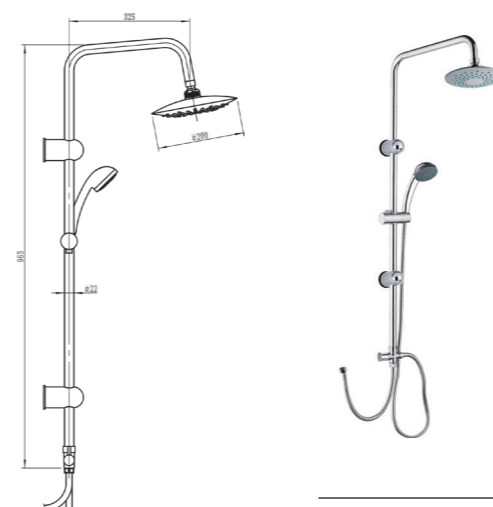

PALOMA

This elegant shower column features a slim, modern design with a round overhead rain shower and a handheld shower for added versatility. Built for comfort and durability, it ensures a smooth and enjoyable shower experience. Perfect for contemporary bathrooms seeking both style and performance.

Questa elegante colonna doccia presenta un design moderno e slanciato, con un soffione tondo a pioggia e una doccetta manuale per maggiore versatilità. Progettato per offrire comfort e durata nel tempo, garantisce un'esperienza doccia piacevole e fluida. Ideale per bagni contemporanei che cercano stile e prestazioni.

ELG 010PA - PALOMA
Chrome