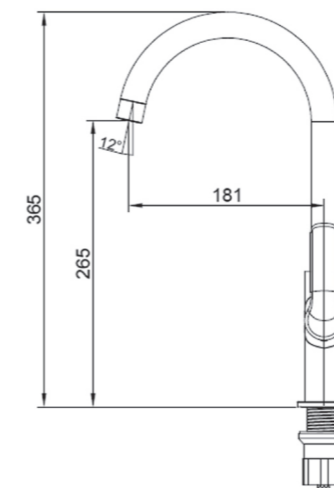

PORTOFINO

A sleek and modern kitchen mixer featuring a minimalist design and smooth swivel spout for effortless everyday use. Available in three premium finishes — Chrome, Gold, and Black — it adds style, durability, and functionality to any contemporary kitchen.

Un miscelatore da cucina moderno e minimale, progettato con una bocca girevole fluida per un utilizzo quotidiano pratico ed elegante. Disponibile in tre finiture premium — Cromo, Oro e Nero — aggiunge stile, resistenza e funzionalità a qualsiasi cucina contemporanea.

SARDEGNA

A sleek and modern kitchen mixer featuring a minimalist design and smooth swivel spout for effortless everyday use. Available in three premium finishes — Chrome and Black — it adds style, durability, and functionality to any contemporary kitchen.

Un miscelatore da cucina moderno e minimale, progettato con una bocca girevole fluida per un utilizzo quotidiano pratico ed elegante. Disponibile in tre finiture premium — Cromo e Nero — aggiunge stile, resistenza e funzionalità a qualsiasi cucina contemporanea.

CANARIA

A modern and clean kitchen mixer crafted in a full Chrome finish. Featuring a smooth swivel spout and an ergonomic lever, it delivers practicality, durability, and an elegant touch to any contemporary kitchen.

Un miscelatore da cucina dal design moderno e pulito, realizzato interamente in finitura Cromo. Dotato di bocca girevole e leva ergonomica, offre praticità, resistenza e un tocco elegante per qualsiasi cucina contemporanea.