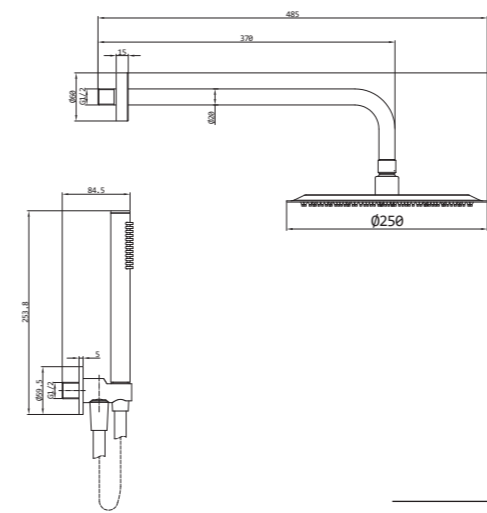

ELG 10222
Chrome

ELG 10222 Black
Black

A modern and elegant shower set with a shower arm made of brass, featuring a wide overhead rain shower and a practical handheld shower with flexible hose. The bronze construction ensures durability, strength, and long-lasting performance, while the clean, minimalist design enhances contemporary bathroom spaces. Available in chrome and black finishes.

Un set doccia moderno ed elegante con braccio doccia realizzato in ottone, composto da un ampio soffione a pioggia e da una pratica doccetta manuale con flessibile. La struttura in bronzo assicura resistenza, solidità e lunga durata nel tempo, mentre il design pulito e minimal valorizza gli ambienti bagno contemporanei. Disponibile nelle finiture cromo e nero.