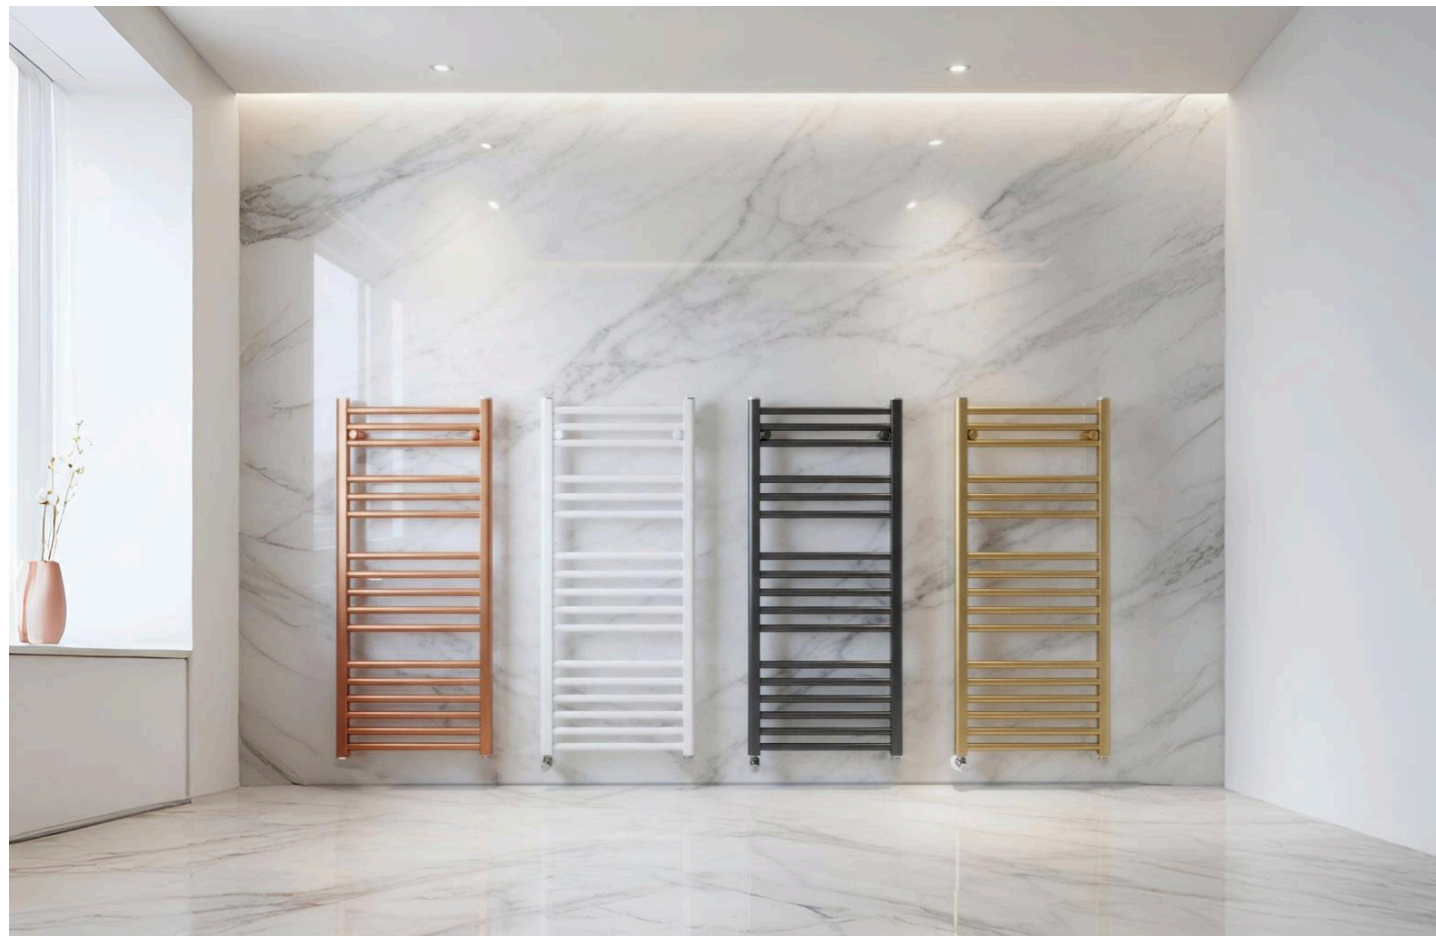

ELEGANZA Towel Heaters / Scaldasalviette

This stylish towel radiator combines practical heating performance with a sleek, contemporary design. Its rounded bars provide efficient warmth while keeping towels dry and comfortable throughout the day. Built to complement any bathroom style, it delivers both functionality and modern elegance. Available in five refined finishes — White, Chrome, Black, Gold, and Rose Gold — it allows you to match your heating solution perfectly with your interior décor.

Questo elegante scaldasalviette unisce prestazioni di riscaldamento efficienti a un design moderno e raffinato. Le sue barre arrotondate garantiscono un'asciugatura uniforme e pratica degli asciugamani, mantenendo il bagno caldo e confortevole. Progettato per integrarsi in qualsiasi stile d'arredo, offre funzionalità e un tocco di eleganza contemporanea. Disponibile in cinque finiture ricercate — Bianco, Cromo, Nero, Oro e Oro Rosa — permette di abbinare perfettamente il tuo scaldasalviette all'estetica del bagno.

WHITE

Technical Information

Material	Steel	Materiale: Acciaio
Working system	Combi boiler, Central heating	Sistema di funzionamento: Caldaia, riscaldamento centralizzato
Finish:	Black, White, Chrome, Gold, Rose Gold	Finitura: Nero, Bianco, Cromo, Oro, Oro Rosa
Max. working pressure	5 Bar	Pressione massima di esercizio: 5 bar
Max. working temperature	70 - 80 Degree	Temperatura massima di esercizio: 70–80 °C
Connection diameter	1/2"	Diametro di collegamento: 1/2"

ELEGANZA TOWEL HEATERS

HEIGHT	WIDTH
800 mm	500 mm
1200 mm	500 mm
1500 mm	500 mm
1800 mm	500 mm