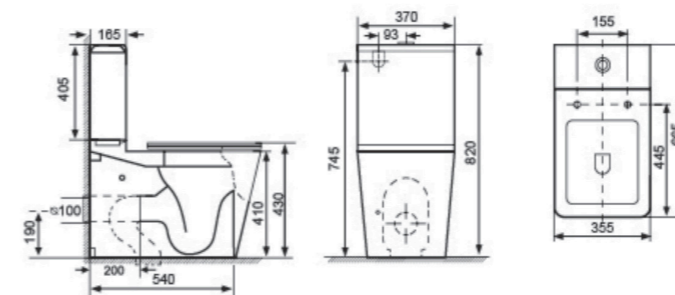

Technical Drawing