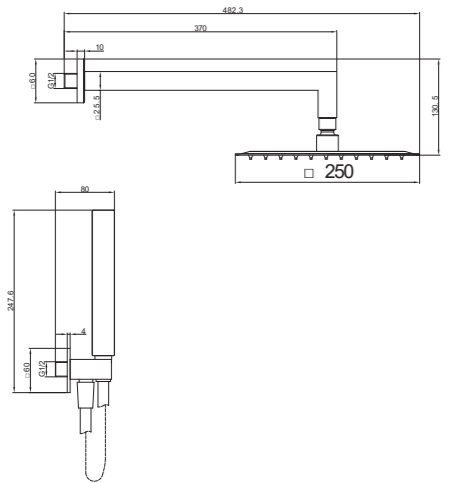

ELG 10212
Chrome

ELG 10212 Black
Black

A sleek, modern shower set with a wide overhead rain shower and a practical handheld shower, offering a relaxing, even water flow and a minimalist look for contemporary bathrooms. Available in polished chrome and matte black finishes.

Un set doccia moderno ed elegante con soffione a pioggia ampio e doccetta pratica, che offre un flusso d'acqua uniforme e rilassante e un design minimalista ideale per bagni contemporanei. Disponibile nelle finiture cromo lucido e nero opaco.