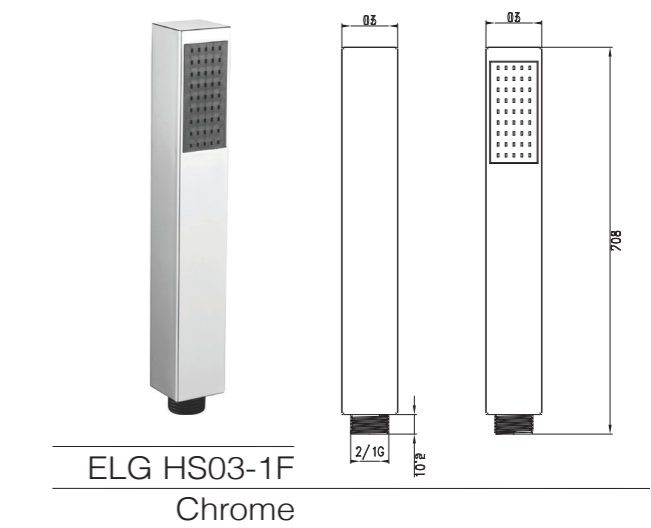

ELG HS03-1F BLACK
Black

ELG HS03-1F
Chrome

ELG HS12-1F-BK
Black

ELG HS12-1F
Chrome

ELG HS13-1F-BK
Black

ELG HS13-1F
Chrome

Wall-hung WC and bidet set in high-quality ceramic with a modern, minimalist design. Smooth lines and matte or glossy finish enhance contemporary bathrooms. Suspended installation creates a floating, spacious look while ensuring comfort, hygiene, and easy cleaning.