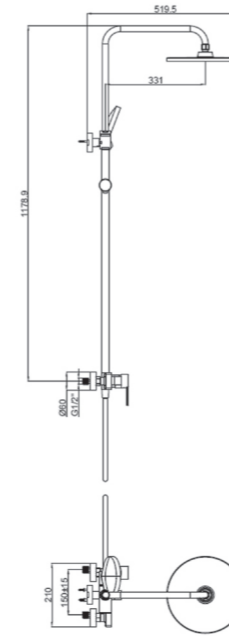

ELBA

This elegant shower column features a slim, modern design with a round overhead rain shower and a handheld shower for added versatility. Built for comfort and durability, it ensures a smooth and enjoyable shower experience. Perfect for contemporary bathrooms seeking both style and performance.

Questa elegante colonna doccia presenta un design moderno e slanciato, con un soffione tondo a pioggia e una doccetta manuale per maggiore versatilità. Progettato per offrire comfort e durata nel tempo, garantisce un'esperienza doccia piacevole e fluida. Ideale per bagni contemporanei che cercano stile e prestazioni.

ELG009EL
Chrome