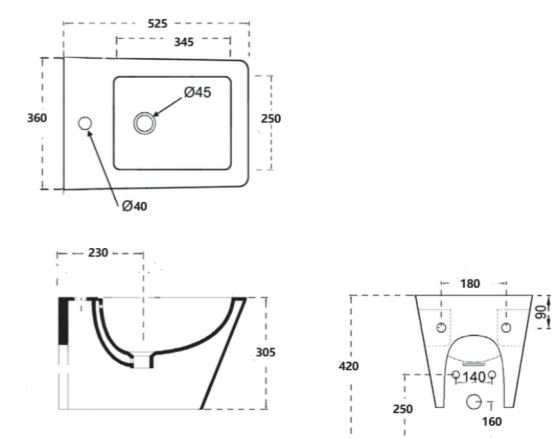

Technical Drawing

ELGEM02

Emerald wall-hung bidet
Fixing kit
Bidet Emerald Sospeso
Kit Fissaggio

Technical Drawing

Floor-standing WC and bidet ceramic set with a modern, minimalist design. Made from high-quality, durable ceramic with smooth lines and matte or glossy finish. Offers comfort, hygiene, and functionality while complementing contemporary bathroom aesthetics. Ideal for stylish and practical bathrooms.