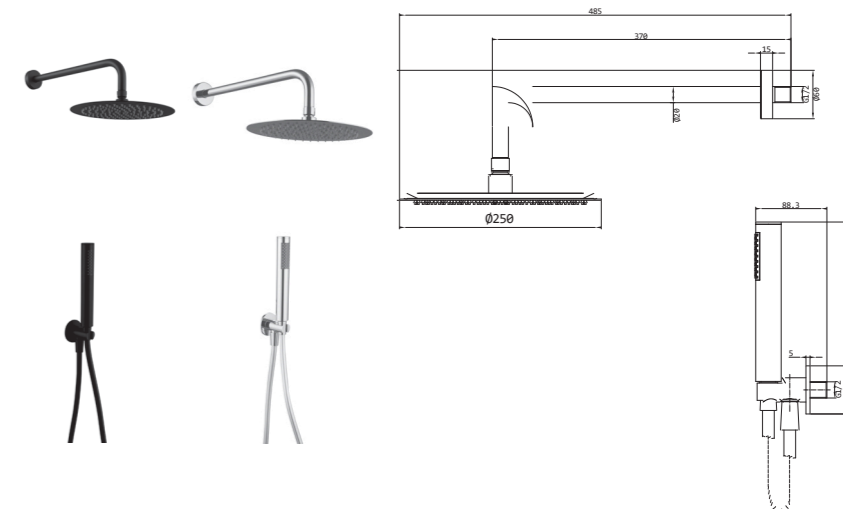

ELG 10202 Black Black ELG 10202 Chrome

A sleek, modern shower set with a wide overhead rain shower and a practical handheld shower, offering a relaxing, even water flow and a minimalist look for contemporary bathrooms. Available in polished chrome and matte black finishes.

Un set doccia moderno ed elegante con soffione a pioggia ampio e doccetta pratica, che offre un flusso d'acqua uniforme e rilassante e un design minimalista ideale per bagni contemporanei. Disponibile nelle finiture cromo lucido e nero opaco.