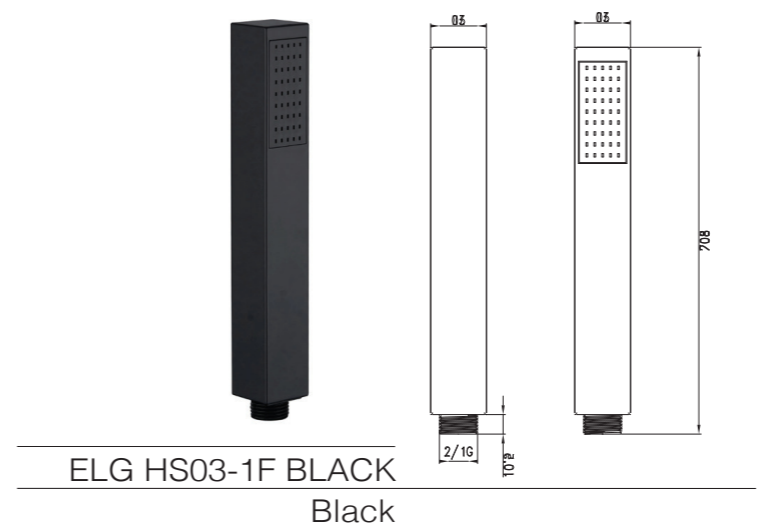

ELG HS03-1F BLACK
Black

ELG HS03-1F
Chrome

ELG HS12-1F-BK
Black

ELG HS12-1F
Chrome

ELG HS13-1F-BK
Black

ELG HS13-1F
Chrome

Wall-hung WC and bidet set in high-quality ceramic with a modern, minimalist design. Smooth lines and matte or glossy finish enhance contemporary bathrooms. Suspended installation creates a floating, spacious look while ensuring comfort, hygiene, and easy cleaning.