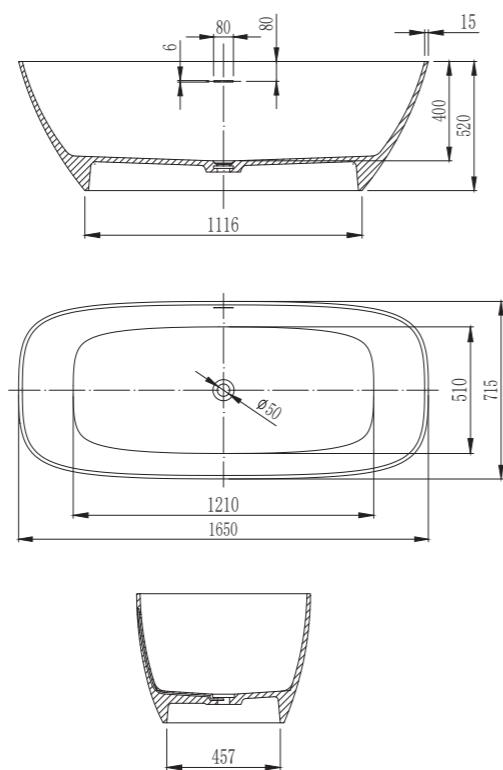

ELEGANZA Bathtubs / Vasche BEATRICE

Model	Code	Size (mm)	Seating Capacity	Water Capacity (L)	Net / Gross Weight (kg)	Material / Finish
Modello	Codice	Dimensioni (mm)	Posti	Capacità(L)	Peso Netto / Lordo (kg)	Materiale / Finitura
BEATRICE	ELG 22416-16	1650 x 700 x 520	1 person	250	123 / 168.5	SOLID SURFACE WHITE / BIANCO

A modern freestanding bathtub with a clean, oval silhouette and smooth matte white finish. Its minimalist design and generous proportions create a serene, spa-like bathing experience, perfectly suited for contemporary bathrooms with refined, elegant aesthetics.

Una vasca da bagno freestanding dal design moderno, caratterizzata da una silhouette ovale pulita e da una raffinata finitura bianco opaco. Le proporzioni generose e le linee essenziali creano un'esperienza di bagno rilassante, ispirata al mondo spa, ideale per ambienti bagno contemporanei ed eleganti.

MARINA

Model	Code	Size (mm)	Seating Capacity	Water Capacity (L)	Net / Gross Weight (kg)	Material / Finish
Modello	Codice	Dimensioni (mm)	Posti	Capacità (L)	Peso Netto / Lordo (kg)	Materiale / Finitura
MARINA 15	ELG 22417-15	1500×720×560	1 person	240	95 / 134	SOLID SURFACE WHITE / BIANCO
MARINA 17	ELG 22417-17	1700×780×560	1 person	260	158 / 201	

A modern freestanding bathtub with a clean, oval silhouette and smooth matte white finish. Its minimalist design and generous proportions create a serene, spa-like bathing experience, perfectly suited for contemporary bathrooms with refined, elegant aesthetics.