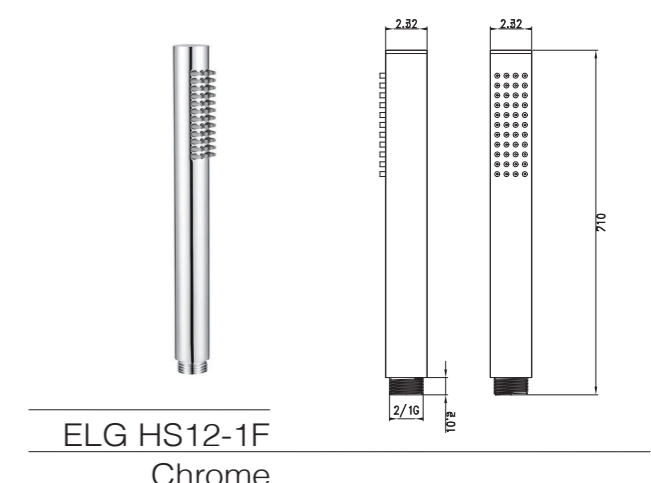

ELG HS03-1F BLACK
Black

ELG HS03-1F
Chrome

ELG HS12-1F-BK
Black

ELG HS12-1F
Chrome

ELG HS13-1F-BK
Black

ELG HS13-1F
Chrome

Wall-hung WC and bidet set in high-quality ceramic with a modern, minimalist design. Smooth lines and matte or glossy finish enhance contemporary bathrooms. Suspended installation creates a floating, spacious look while ensuring comfort, hygiene, and easy cleaning.