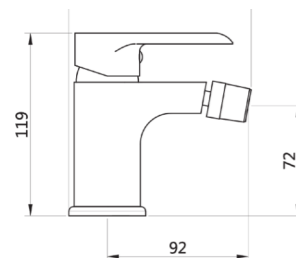

Chrome

A modern bidet mixer with a compact, minimalist design and smooth single-lever control, finished in chrome for a refined, contemporary bathroom look.

Un miscelatore per bidet dal design moderno e compatto, con comando monoleva fluido e finitura cromo, ideale per bagni contemporanei.

Chrome