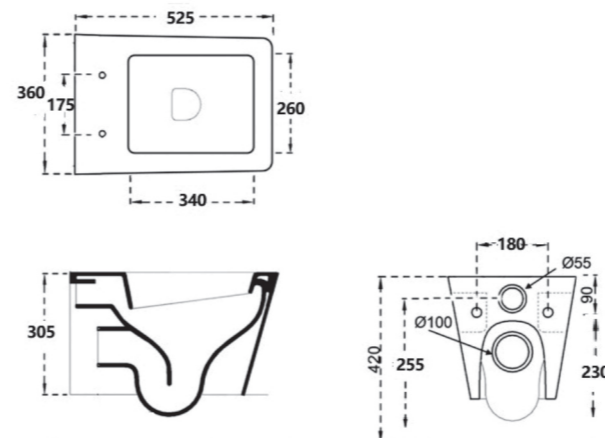

Wall-hung WC and bidet set in high-quality ceramic with a modern, minimalist design. Smooth lines and matte or glossy finish enhance contemporary bathrooms. Suspended installation creates a floating, spacious look while ensuring comfort, hygiene, and easy cleaning.

Set WC e bidet sospesi in ceramica di alta qualità dal design moderno e minimale. Linee pulite e finitura opaca o lucida valorizzano il bagno contemporaneo. L'installazione sospesa crea un effetto leggero e spazioso, garantendo comfort, igiene e facilità di pulizia.

ELGEM01

Emerald wall-hung WC
Tornado flushing system
Soft close toilet seat with quick release
Fixing kit
Vaso sospeso
sistema scarico Tornado
Sedile WC con chiusura rallentata,
sgancio rapido
Kit Fissaggio

Technical Drawing