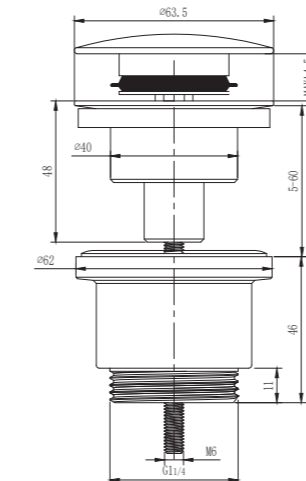

ELEGANZA Bathroom Mixers / Rubinetteria Bagno

MINORCA

A modern basin mixer with a compact, minimalist design and smooth single-lever control, finished in chrome for a clean, contemporary bathroom look.

Un miscelatore per lavabo dal design moderno e compatto, con comando monoleva fluido e finitura cromo, ideale per bagni contemporanei.

ELG001MI
Chrome

A modern bidet mixer with a compact, minimalist design and smooth single-lever control, finished in chrome for a refined, contemporary bathroom look.

Un miscelatore per bidet dal design moderno e compatto, con comando monoleva fluido e finitura cromo, ideale per bagni contemporanei.

ELG002MI
Chrome

A modern wall-mounted shower mixer with a compact, ergonomic design and smooth single-lever control, finished in chrome for a clean, contemporary bathroom look.

Un miscelatore doccia a parete dal design moderno ed ergonomico, con comando monoleva fluido e finitura cromo, ideale per bagni contemporanei.

ELG003MI
Chrome

A modern wall-mounted bath mixer with a compact, functional design and smooth single-lever control, finished in chrome for a clean, contemporary bathroom look.

Un miscelatore vasca a parete dal design moderno e compatto, con comando monoleva fluido e finitura cromo, ideale per bagni contemporanei.

ELG004MI
Chrome

ELEGANZA Basin Waste / Piletta Scarico

Universal Click-Clack waste for washbasin that opens and closes with a simple press. Installs directly into the washbasin drain hole and is ideal for modern bathrooms with a clean, elegant design.

Piletta scarico click-clack universale per lavabo con apertura a pressione, che permette di aprire e chiudere lo scarico con un semplice tocco. Si installa nel foro del lavabo ed è ideale per bagni moderni dal design pulito ed elegante.