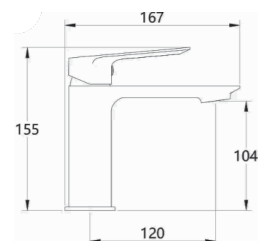

TRENTO

A modern tall basin mixer with a sleek, minimalist design, offering smooth single-lever control and available in chrome and black finishes for contemporary bathroom spaces.

Un miscelatore alto per lavabo dal design moderno ed essenziale, che garantisce un controllo fluido e preciso grazie alla leva monocomando ed è disponibile nelle eleganti finiture cromo e nero, perfetto per bagni contemporanei.

A modern basin mixer with a compact, minimalist design, featuring smooth single-lever control and available in chrome and black finishes for contemporary bathroom spaces.

Un miscelatore per lavabo dal design moderno e compatto, caratterizzato da linee essenziali e da un comando monoleva fluido, disponibile nelle finiture cromo e nero, ideale per bagni contemporanei.

A modern bidet mixer with a compact, minimalist design, featuring smooth single-lever control and available in chrome and black finishes for contemporary bathroom spaces.

Un miscelatore per bidet dal design moderno e compatto, con comando monoleva fluido, disponibile nelle finiture cromo e nero, ideale per bagni contemporanei.

A modern floor-standing bathtub mixer with a sleek, minimalist design, featuring smooth single-lever control and an integrated hand shower, available in polished chrome for contemporary bathroom spaces.

Un miscelatore vasca floor-standing dal design moderno e minimalista, con comando monoleva fluido e doccia integrata, disponibile in finitura cromo lucido, ideale per bagni contemporanei.

A modern floor-standing bathtub mixer with a sleek, minimalist design, featuring smooth single-lever control and an integrated hand shower, available in polished chrome for contemporary bathroom spaces.