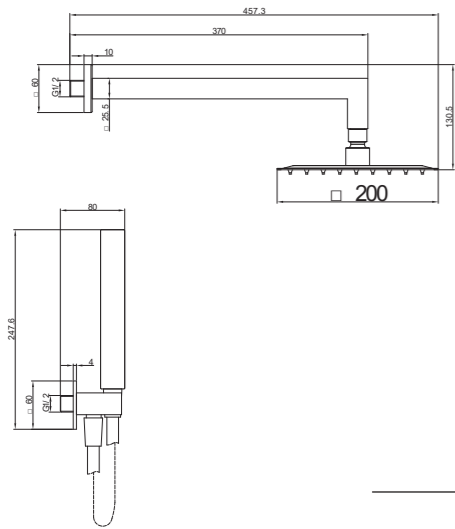

SQUARE SHOWER SET

ELG 10211
Chrome

ELG 10211 Black
Black

A sleek, modern shower set with a wide overhead rain shower and a practical handheld shower, offering a relaxing, even water flow and a minimalist look for contemporary bathrooms. Available in polished chrome and matte black finishes.

Un set doccia moderno ed elegante con soffione a pioggia ampio e doccetta pratica, che offre un flusso d'acqua uniforme e rilassante e un design minimalista ideale per bagni contemporanei. Disponibile nelle finiture cromo lucido e nero opaco.