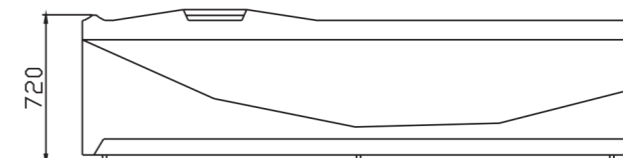

Model	Code	Size (mm)	Seating Capacity	Water Capacity (L)	Net / Gross Weight (kg)	Material / Finish
Modello	Codice	Dimensioni (mm)	Posti	Capacità(L)	Peso Netto / Lordo (kg)	Materiale / Finitura
CLARA	ELG 21205	1700 x 800 x 650	1-2 persons	280	75 / 100	Acrylic, white Acrilico, bianco

FUNCTIONS

Touch digital control system
Integrated water sensor and ozone disinfection system
FM radio with built-in loudspeakers
Water whirlpool massage system
1 x 1.5 HP water pump with 6 large and 6 small massage jets
Air whirlpool system with adjustable control
Bubble bath function
1 x 300 W air pump with 10 multicolor LED air jets
Ergonomic headrests (2 pcs)
Hot and cold water mixer with diverter
Water inlet faucet and hand shower
Waste and overflow system
Two-side acrylic apron
Towel bar and shampoo shelf
Integrated hand grips (2 pcs)

FUNZIONI

Sistema di controllo digitale touch
Sensore dell'acqua integrato e sistema di disinfezione a ozono
Radio FM con altoparlanti integrati
Sistema di idromassaggio ad acqua
1 pompa acqua da 1,5 HP con 6 getti grandi e 6 piccoli
Sistema massaggio acqua e ariacon regolazione
Funzione massaggio ad aria
1 pompa aria da 300 W con 10 getti ad aria LED multicolore
Poggiatesta ergonomici (2 pz)
Miscelatore acqua calda e fredda con deviatore
Rubinetto di carico acqua e doccia
Sistema di scarico con troppo pieno
Pannello in acrilico su due lati
Portasciugamani e mensola porta shampoo
Maniglie di sostegno integrate (2 pz)

Model	Code	Size (mm)	Seating Capacity	Water Capacity (L)	Net / Gross Weight (kg)	Material / Finish
Modello	Codice	Dimensioni (mm)	Posti	Capacità(L)	Peso Netto / Lordo (kg)	Materiale / Finitura
ELLA (Left / Right)	ELG 21201-L/R	1780 x 1300 x 720	1-2 persons	270	85 / 120	Acrylic, white Acrilico, bianco

FUNCTIONS