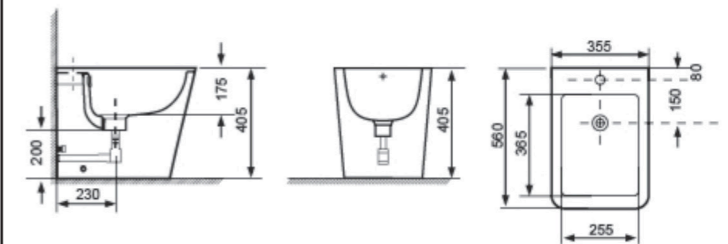

Technical Drawing

Floor-standing WC and bidet ceramic set with a modern, minimalist design. Made from high-quality, durable ceramic with smooth lines and matte or glossy finish. Offers comfort, hygiene, and functionality while complementing contemporary bathroom aesthetics. Ideal for stylish and practical bathrooms.