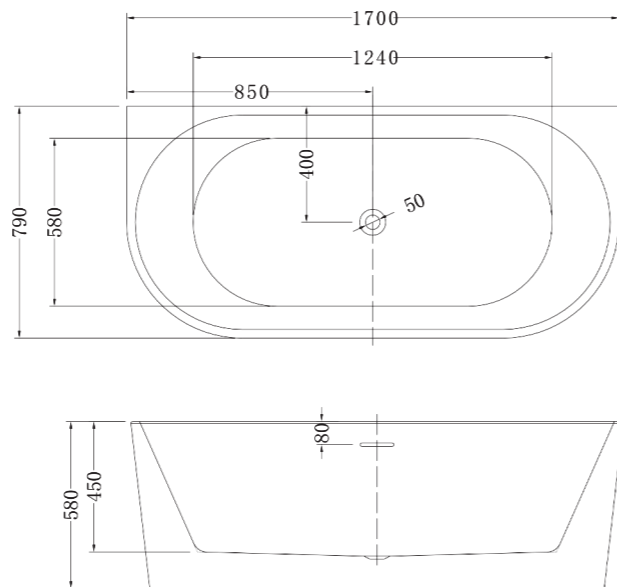

Material / Finish	Net / Gross Weight (kg)	Water Capacity (L)	Seating Capacity	Size (mm)	Code	Model
Materiale / Finitura	Peso Netto / Lordo (kg)	Capacità(L)	Posti	Dimensioni (mm)	Codice	Modello
SOLID SURFACE WHITE / BIANCO	123 / 168.5	240	1 person	ELG 22419-17 1700 x 780 x 550		DAISY