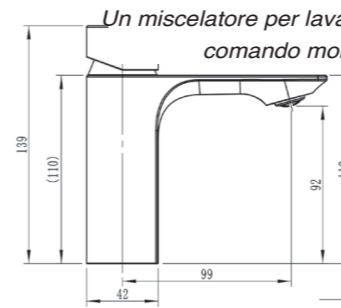

Un miscelatore per lavabo dal design moderno e compatto, caratterizzato da linee essenziali e da un comando monoleva fluido, disponibile nelle finitura cromo, ideale per bagni contemporanei.

A modern bidet mixer with a compact, minimalist design, featuring smooth single-lever control and available in chrome finish for contemporary bathroom spaces.