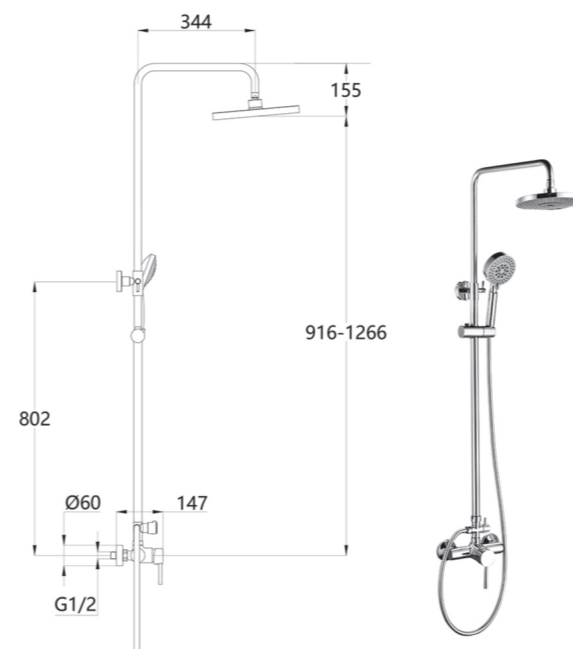

MAJORCA

This elegant shower column features a slim, modern design with a round overhead rain shower and a handheld shower for added versatility. Built for comfort and durability, it ensures a smooth and enjoyable shower experience. Perfect for contemporary bathrooms seeking both style and performance.

Questa elegante colonna doccia presenta un design moderno e slanciato, con un soffione tondo a pioggia e una doccetta manuale per maggiore versatilità. Progettato per offrire comfort e durata nel tempo, garantisce un'esperienza doccia piacevole e fluida. Ideale per bagni contemporanei che cercano stile e prestazioni.

ELG009MA
Chrome