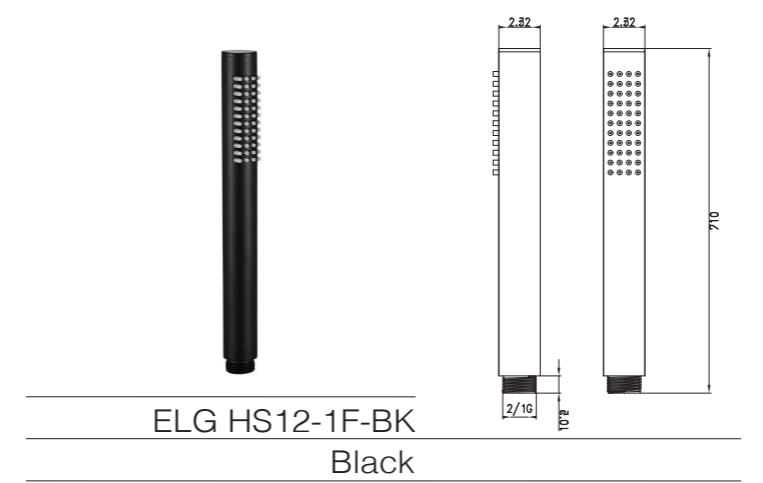

ELG HS03-1F BLACK
Black

ELG HS03-1F
Chrome

ELG HS12-1F-BK
Black

ELG HS12-1F
Chrome

ELG HS13-1F-BK
Black

ELG HS13-1F
Chrome

Wall-hung WC and bidet set in high-quality ceramic with a modern, minimalist design. Smooth lines and matte or glossy finish enhance contemporary bathrooms. Suspended installation creates a floating, spacious look while ensuring comfort, hygiene, and easy cleaning.