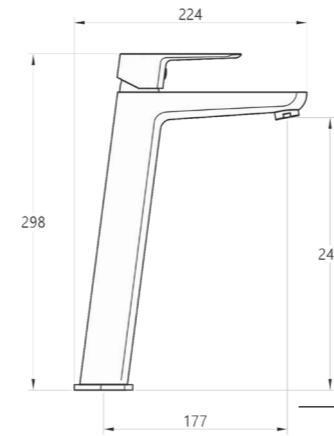

IBIZA

A modern tall basin mixer with a sleek, minimalist design, offering smooth single-lever control and available in chrome and black finishes for contemporary bathroom spaces.

Un miscelatore alto per lavabo dal design moderno ed essenziale, che garantisce un controllo fluido e preciso grazie alla leva monocomando ed è disponibile nelle eleganti finiture cromo e nero, perfetto per bagni contemporanei.