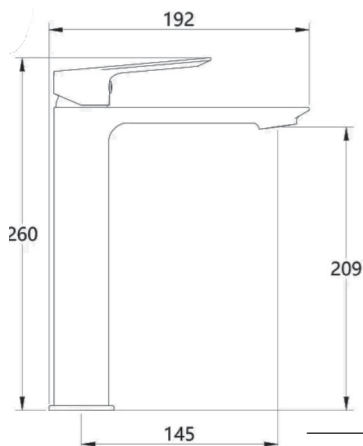

TRENTO

A modern tall basin mixer with a sleek, minimalist design, offering smooth single-lever control and available in chrome and black finishes for contemporary bathroom spaces.

Un miscelatore alto per lavabo dal design moderno ed essenziale, che garantisce un controllo fluido e preciso grazie alla leva monocomando ed è disponibile nelle eleganti finiture cromo e nero, perfetto per bagni contemporanei.

A modern basin mixer with a compact, minimalist design, featuring smooth single-lever control and available in chrome and black finishes for contemporary bathroom spaces.

Un miscelatore per lavabo dal design moderno e compatto, caratterizzato da linee essenziali e da un comando monoleva fluido, disponibile nelle finiture cromo e nero, ideale per bagni contemporanei.

A modern bidet mixer with a compact, minimalist design, featuring smooth single-lever control and available in chrome and black finishes for contemporary bathroom spaces.

Un miscelatore per bidet dal design moderno e compatto, con comando monoleva fluido, disponibile nelle finiture cromo e nero, ideale per bagni contemporanei.

A modern floor-standing bathtub mixer with a sleek, minimalist design, featuring smooth single-lever control and an integrated hand shower, available in polished chrome for contemporary bathroom spaces.

Un miscelatore vasca floor-standing dal design moderno e minimalista, con comando monoleva fluido e doccia integrata, disponibile in finitura cromo lucido, ideale per bagni contemporanei.

A modern floor-standing bathtub mixer with a sleek, minimalist design, featuring smooth single-lever control and an integrated hand shower, available in polished chrome for contemporary bathroom spaces.