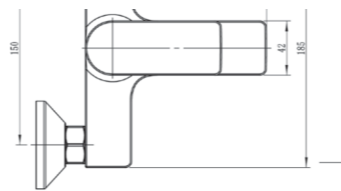

Un miscelatore vasca a parete dal design moderno ed ergonomico, con comando monoleva fluido e finitura cromo, ideale per bagni contemporanei.