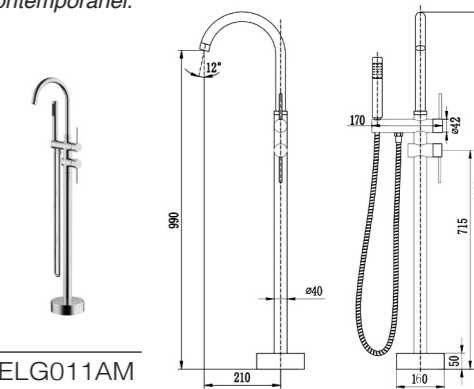

A modern floor-standing bathtub mixer with a sleek, minimalist design, featuring smooth single-lever control and an integrated hand shower, available in polished chrome for contemporary bathroom spaces.

Un miscelatore vasca floor-standing dal design moderno e minimalista, con comando monoleva fluido e doccia integrata, disponibile in finitura cromo lucido, ideale per bagni contemporanei.

ELG011AM
Chrome