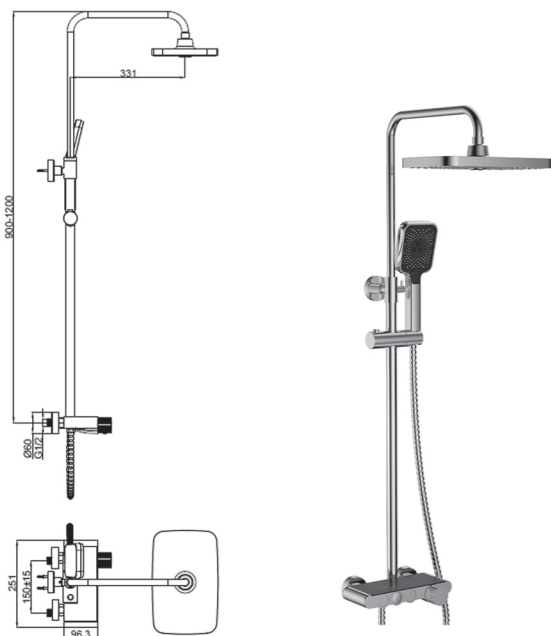

ELEGANZA Shower Column / Colonne Doccia

BRENTA

An elegant shower system with a chrome finish, featuring a square rainfall showerhead and a handheld shower. The clean, bright design enhances modern bathrooms, delivering practicality, comfort, and a pleasant, stylish shower experience every day.

Un elegante sistema doccia con finitura cromata, dotato di soffione a pioggia quadro e doccetta manuale. Il design pulito e brillante valorizza gli ambienti bagno moderni, garantendo praticità, comfort e un'esperienza doccia piacevole ed elegante ogni giorno.

ELG009BR
Chrome