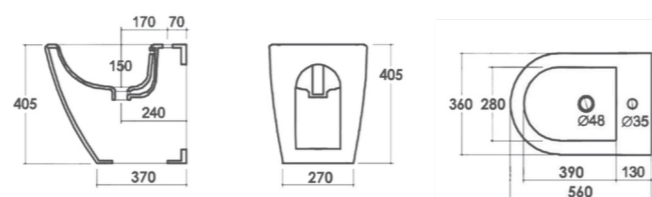

Technical Drawing

ELGOP22

Opal wall-hung bidet
Fixing kit
*Bidet Opal a pavimento
Kit Fissaggio*

Technical Drawing

Wall-hung WC and bidet set in high-quality ceramic with a modern, minimalist design. Smooth lines and matte or glossy finish enhance contemporary bathrooms. Suspended installation creates a floating, spacious look while ensuring comfort, hygiene, and easy cleaning.