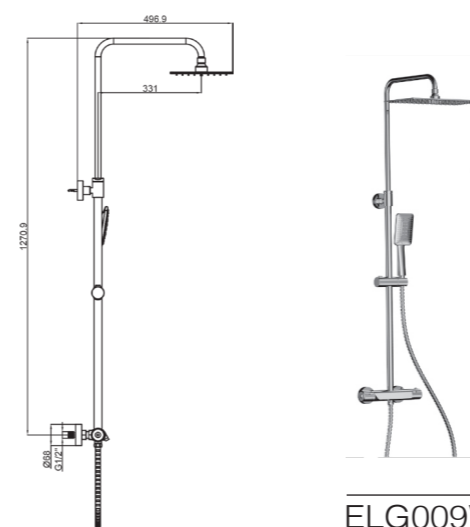

VARONE

A modern shower column with a polished chrome finish, featuring a slim rainfall showerhead and a matching handheld shower. Its streamlined, minimalist design offers everyday comfort and functionality while adding a clean, contemporary touch to the bathroom.

Un moderno colonna doccia con finitura cromata lucida, dotato di soffione a pioggia sottile e doccetta coordinata. Il design essenziale e lineare assicura comfort e funzionalità quotidiana, aggiungendo al bagno un tocco pulito e contemporaneo.

ELG009VA
Chrome