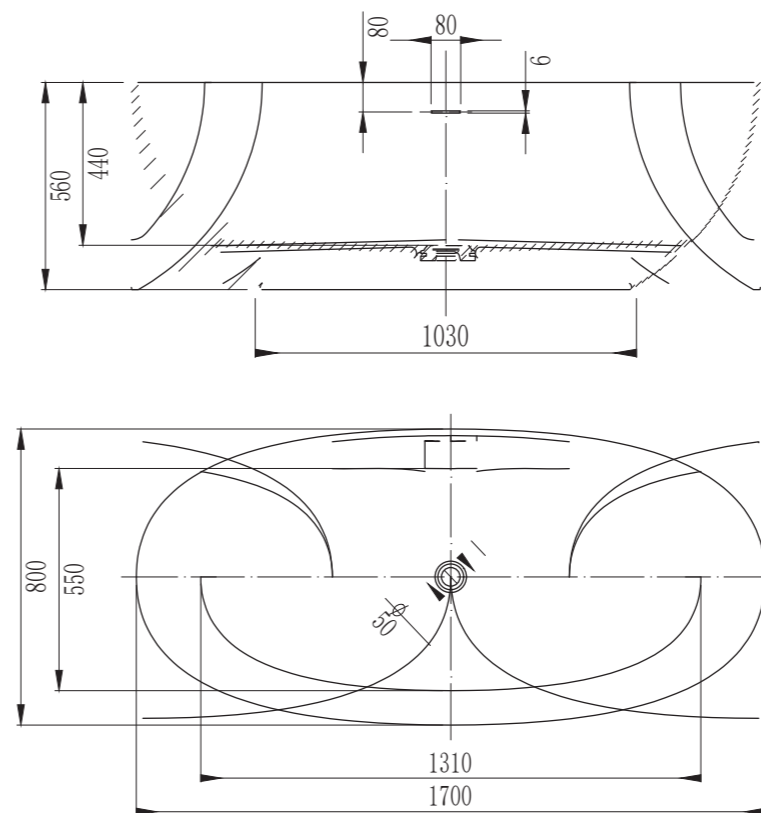

Model	Code	Size (mm)	Seating Capacity	Water Capacity (L)	Net / Gross Weight (kg)	Material / Finish
Modello	Codice	Dimensioni (mm)	Posti	Capacità(L)	Peso Netto / Lordo (kg)	Materiale / Finitura
CELIA	ELG 22501	1700 x 780 x 560	1 person	240	85 / 131.5	Resin, Smoky Gray Resina, Smoky Gray

A freestanding resin bathtub with a deep smoky finish and soft, rounded lines, designed to evoke understated luxury. The translucent material gently diffuses light, creating subtle reflections and a calm, intimate atmosphere. Perfect for modern and refined bathroom interiors, it blends minimal design with a warm, spa-inspired aesthetic.

Una vasca da bagno freestanding in resina, caratterizzata da una profonda finitura fumé e da linee morbide e arrotondate, pensata per evocare un lusso discreto e raffinato. Il materiale traslucido diffonde delicatamente la luce, creando riflessi sottili e un'atmosfera calma e intima. Ideale per ambienti bagno moderni ed eleganti, unisce un design essenziale a un'estetica calda, ispirata al mondo spa.

Material / Finish	Net / Gross Weight (kg)	Water Capacity (L)	Seating Capacity	Size (mm)	Code	Model
Materiale / Finitura	Peso Netto / Lordo (kg)	Capacità(L)	Posti	Dimensioni (mm)	Codice	Modello
Resin, Aqua blue Resina, Aqua blue	85 / 131.5	240	1 person	1700 x 780 x 560	ELG 22501	CELIA

A freestanding resin bathtub with a deep smoky finish and soft, rounded lines, designed to evoke understated luxury. The translucent material gently diffuses light, creating subtle reflections and a calm, intimate atmosphere. Perfect for modern and refined bathroom interiors, it blends minimal design with a warm, spa-inspired aesthetic.