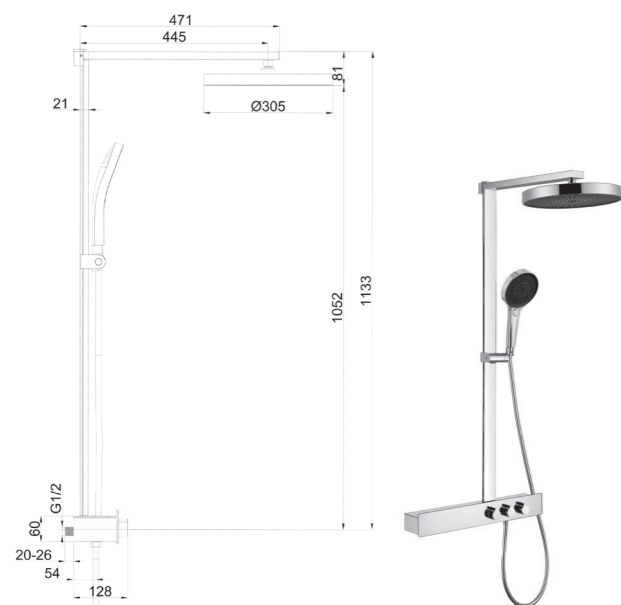

SERIO

This elegant shower system features a slim, modern design with a round overhead rain shower and a handheld shower for added versatility. Built for comfort and durability, it ensures a smooth and enjoyable shower experience. Perfect for contemporary bathrooms seeking both style and performance.

Questa elegante sistema doccia presenta un design moderno e slanciato, con un soffione tondo a pioggia e una doccetta manuale per maggiore versatilità. Progettato per offrire comfort e durata nel tempo, garantisce un'esperienza doccia piacevole e fluida. Ideale per bagni contemporanei che cercano stile e prestazioni.

ELG009SE
Chrome