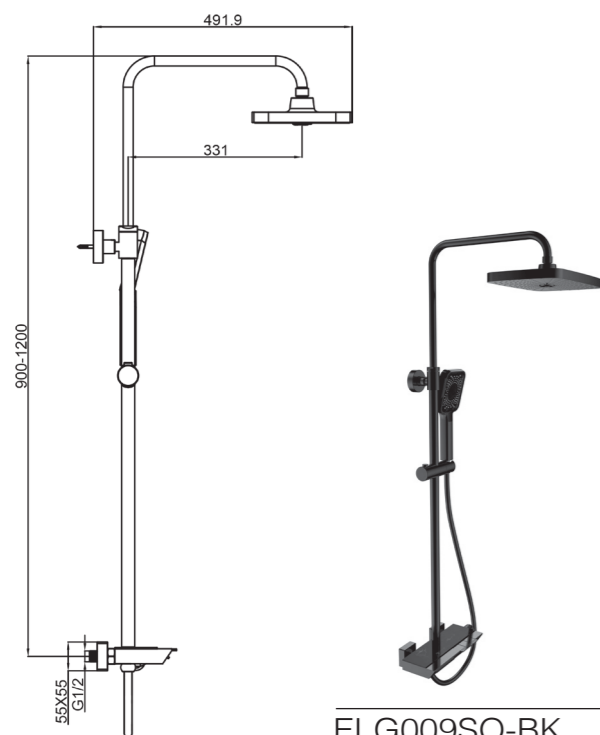

ELEGANZA Shower Column / Colonne Doccia

SONDRIO

A sleek, modern black shower system featuring a square rainfall showerhead and a handheld sprayer. Designed with clean lines and a minimalist look, it offers both overhead and flexible showering options for a stylish, spa-like experience.

Un elegante sistema doccia nero dal design moderno, dotato di soffione a pioggia quadro e doccetta manuale. Le linee pulite e lo stile minimal lo rendono ideale per un'esperienza doccia confortevole e raffinata, ispirata all'atmosfera di una spa.

ELG009SO-BK
Black