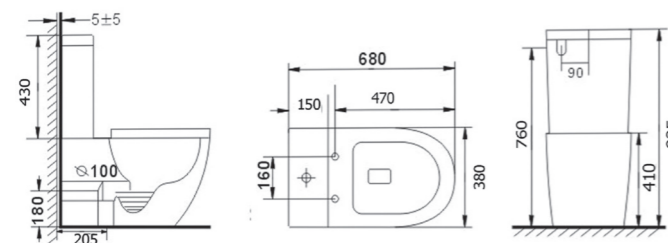

Opal Floor-Standing WC
Tornado flushing system
Soft close toilet seat with quick release
Fixing kit
*Opal WC a pavimento
sistema scarico Tornado
Sedile WC con chiusura rallentata,
sgancio rapido
Kit Fissaggio*

Technical Drawing